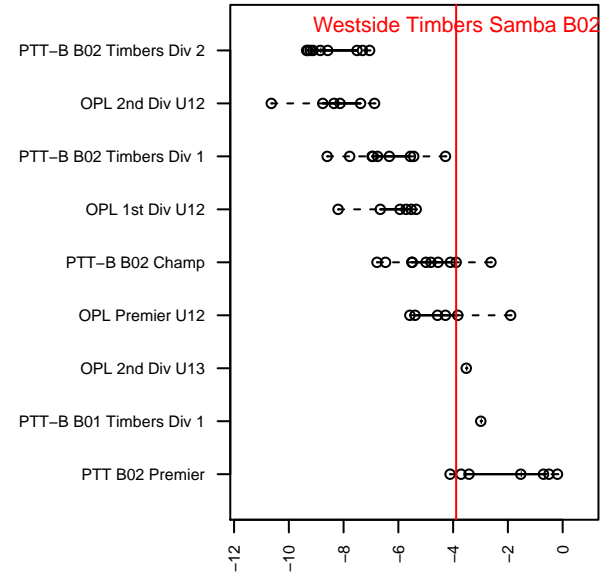

Westside Timbers Samba B02

Westside Timbers
 Beaverton, OR
 B02 total strength=719
 attack=0.89 defense=0.64
 fall league = PTT-B B02 Championship
 spr league = Spr OYS B02 Premier

alt names used:
 WT B02 Samba
 WT B02 Samba
 WT B02 Samba
 Westside Timbers B02 Samba
 WT B02 Samba
 WESTSIDE TIMBERSWT B02 SAMBA
 Westside Timbers Samba
 Westside Timbers B02 Samba
 Westside B02 Samba (OR)
 Westside Timbers B02 Samba
 Westside Timbers B02 Samba

Venues played:
 2014 Cascadia Challenge BU12 Gold
 2014 Capital Cup BU12 Gold
 2014 PCU Summer Classic U12 Gold
 2014 Beaverton Cup BU12 Gold
 2014 Sounders FC Cup BU12
 2014 Chinook Cup Gold U12
 2014 Mt Hood Challenge U12
 2014 PTT-B B02 Championship
 2014 PacNW Winter Classic Premier U12
 2014 Spr OYS B02 Premier
 2014 OYS State Cup B02

**attack and defense variance (black dot)
relative to other teams
and top 10 in region**

**attack and defense rating
relative to others at age
and all opponents in last 13 months**

Performance relative to 13 month average