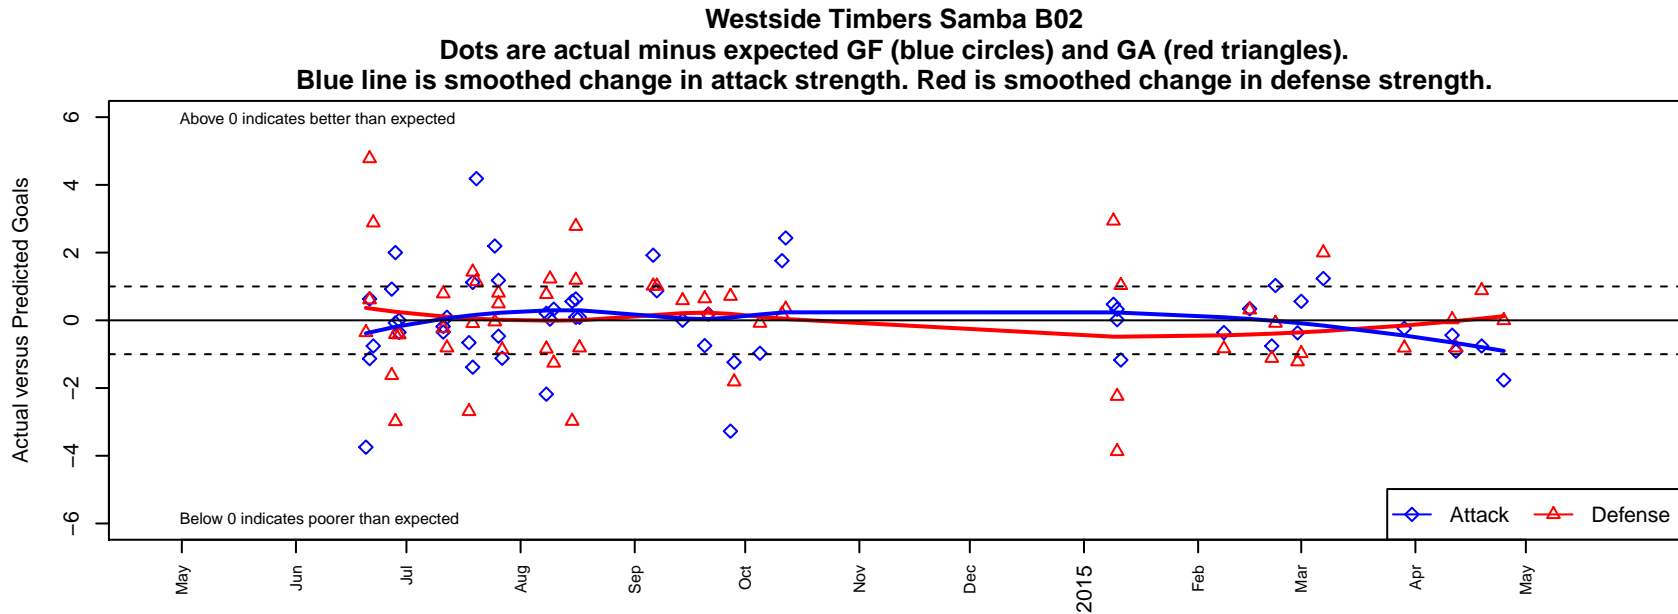

Westside Timbers Samba B02

Westside Timbers
 Beaverton, OR
 B02 total strength=719
 attack=0.89 defense=0.64
 fall league = PTT-B B02 Championship
 spr league = Spr OYS B02 Premier

alt names used:
 WT B02 Samba
 WT B02 Samba
 WT B02 Samba
 Westside Timbers B02 Samba
 WT B02 Samba
 WESTSIDE TIMBERSWT B02 SAMBA
 Westside Timbers Samba
 Westside Timbers B02 Samba
 Westside B02 Samba (OR)
 Westside Timbers B02 Samba
 Westside Timbers B02 Samba

**attack and defense variance (black dot)
relative to other teams
and top 10 in region**

**attack and defense rating
relative to others at age
and all opponents in last 13 months**

Performance relative to 13 month average